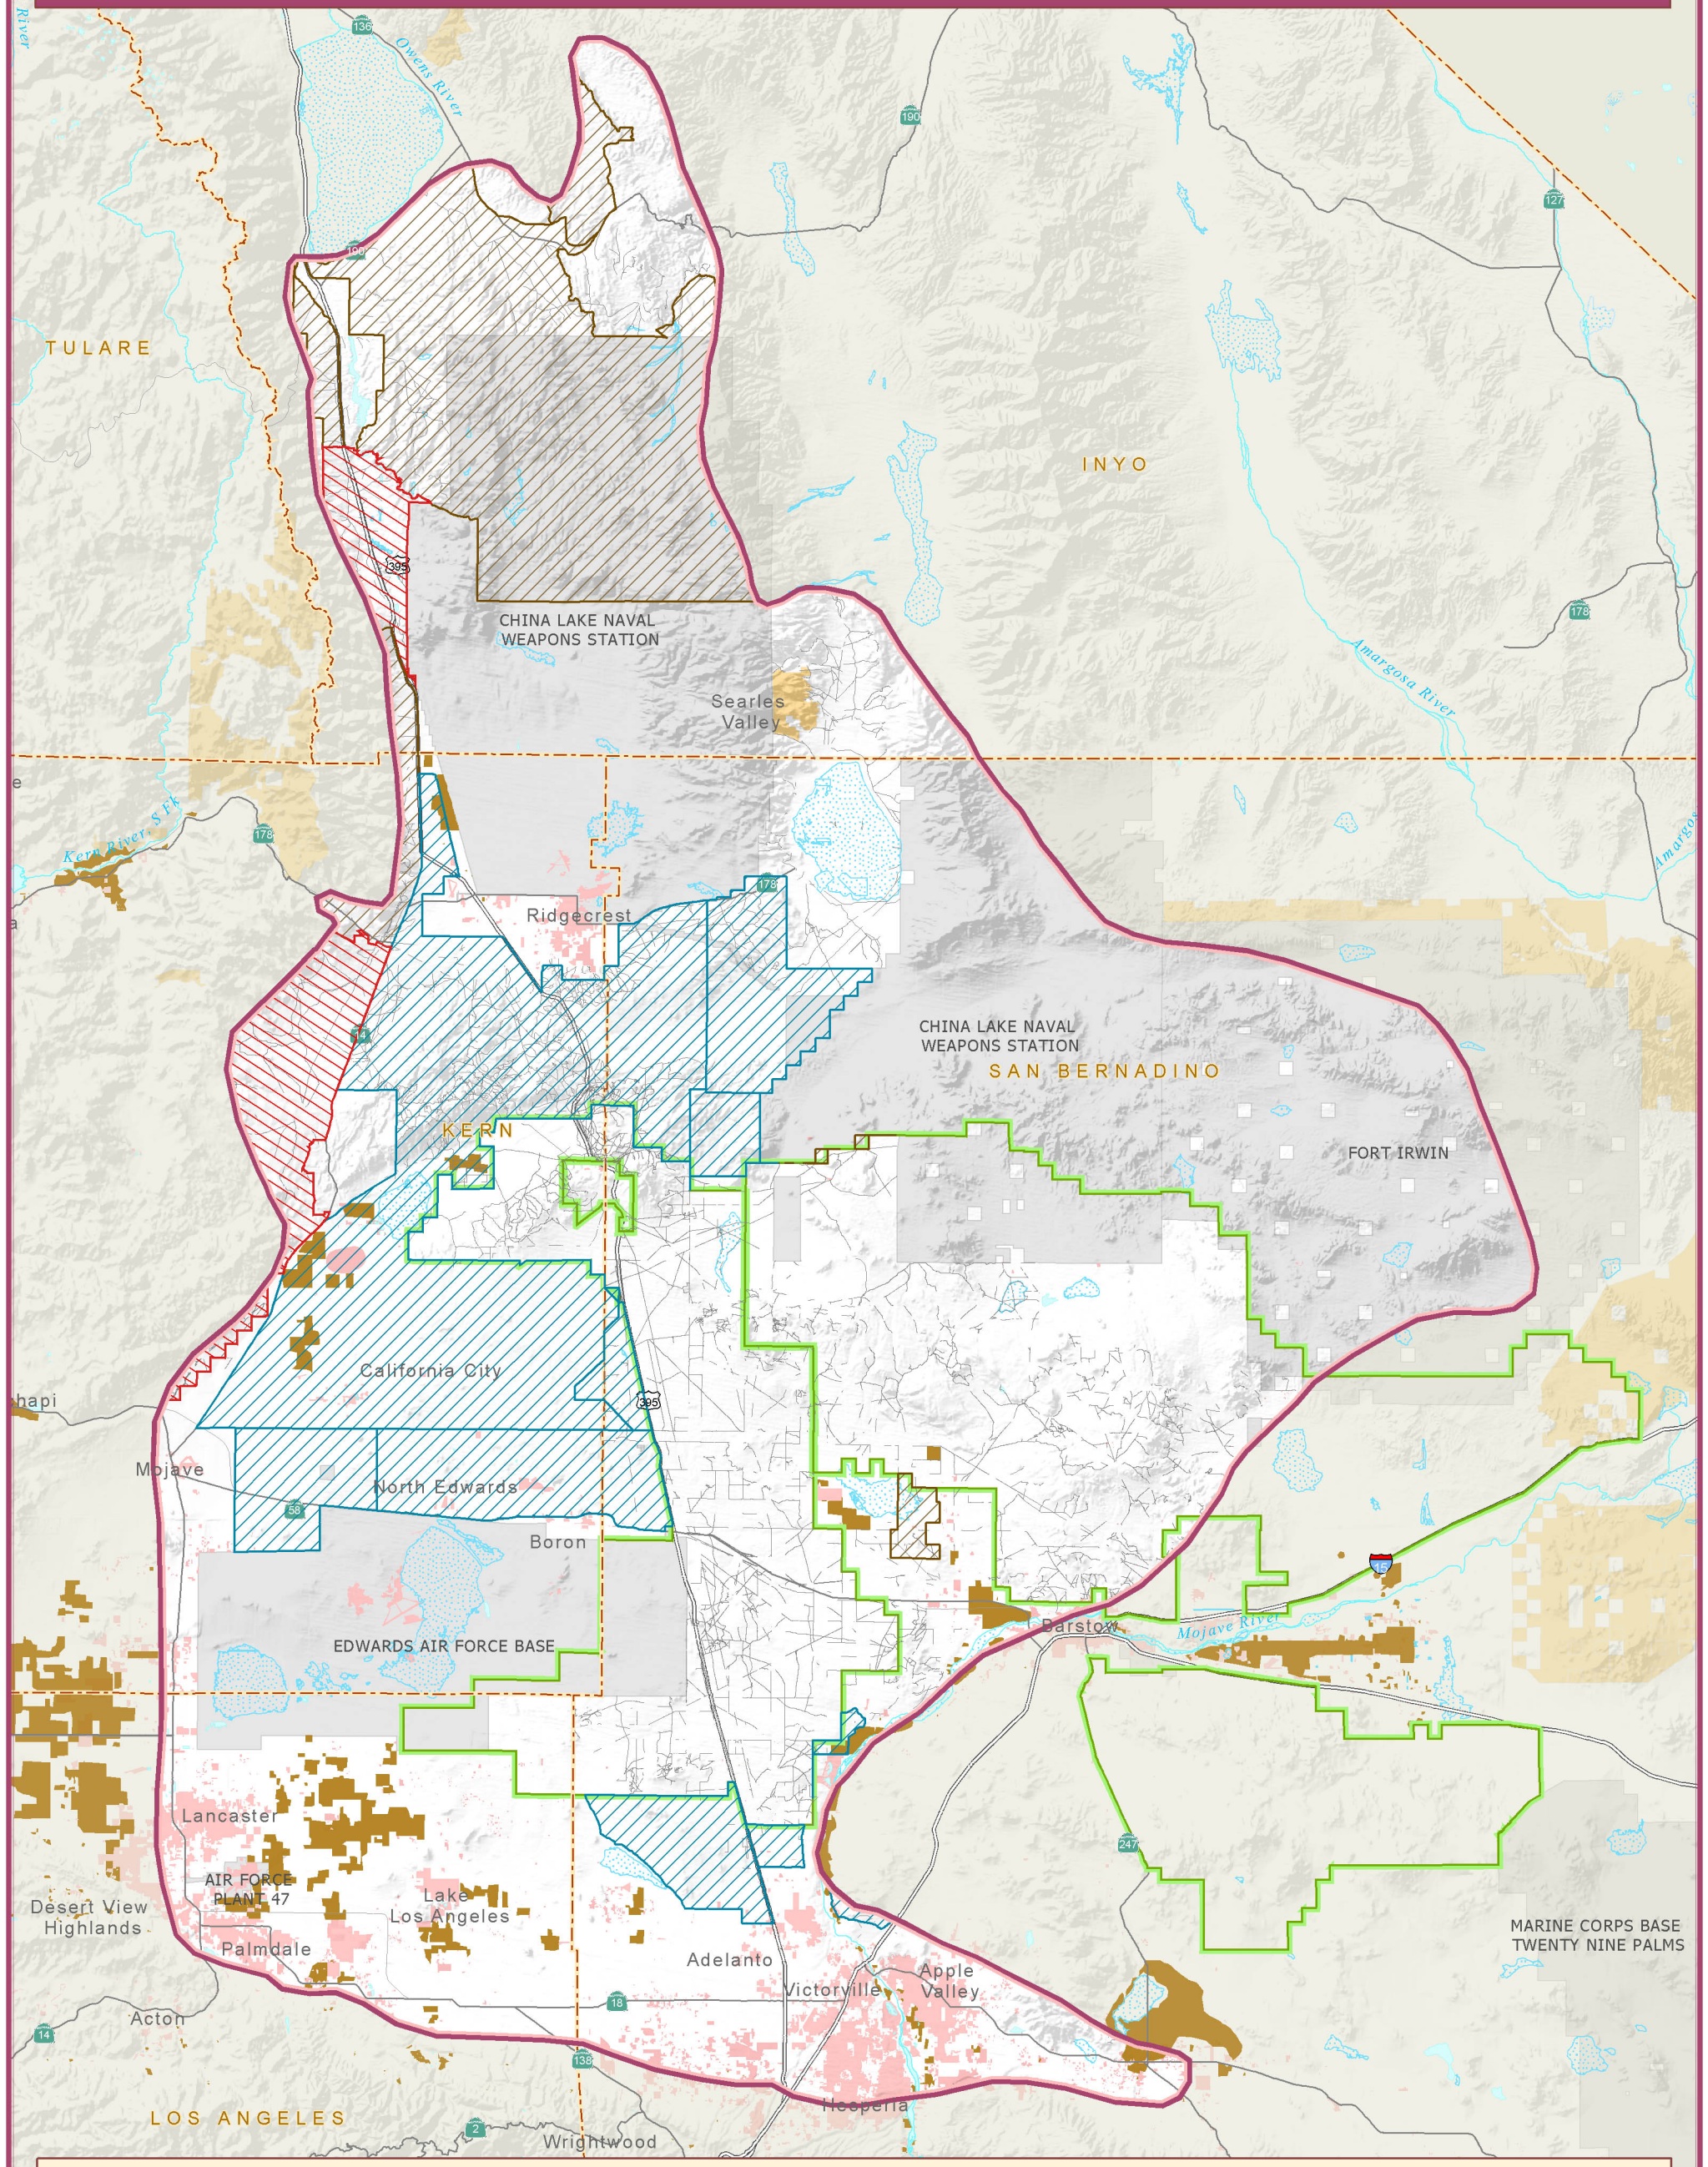

MOJAVE GROUND SQUIRREL

Threats

<p>Focus Area</p> <ul style="list-style-type: none"> Mojave Ground Squirrel Range Desert Tortoise Critical Habitat 	<p>Grazing</p> <ul style="list-style-type: none"> Cattle Sheep Cattle and Sheep 	<p>Other Threats</p> <ul style="list-style-type: none"> Agriculture Urban / Developed Department of Defense 	<p>Other Features</p> <ul style="list-style-type: none"> OHV Roads Highways County Boundaries River Lakes and Reservoirs Dry Lakes or Alkali Flat
--	--	--	--

Data sources: National hydrology dataset 2001; Caltrans for roads 2002; Multi-source land cover data, CDF 2002 and BLM 1994 for developed; Legacy Project 2003 and BLM for ownership and wilderness data.

Map produced at GreenInfo Network for Defenders of Wildlife using ESRI software.

Map date: April 5, 2005

Printed on a HP 1055 CM plotter