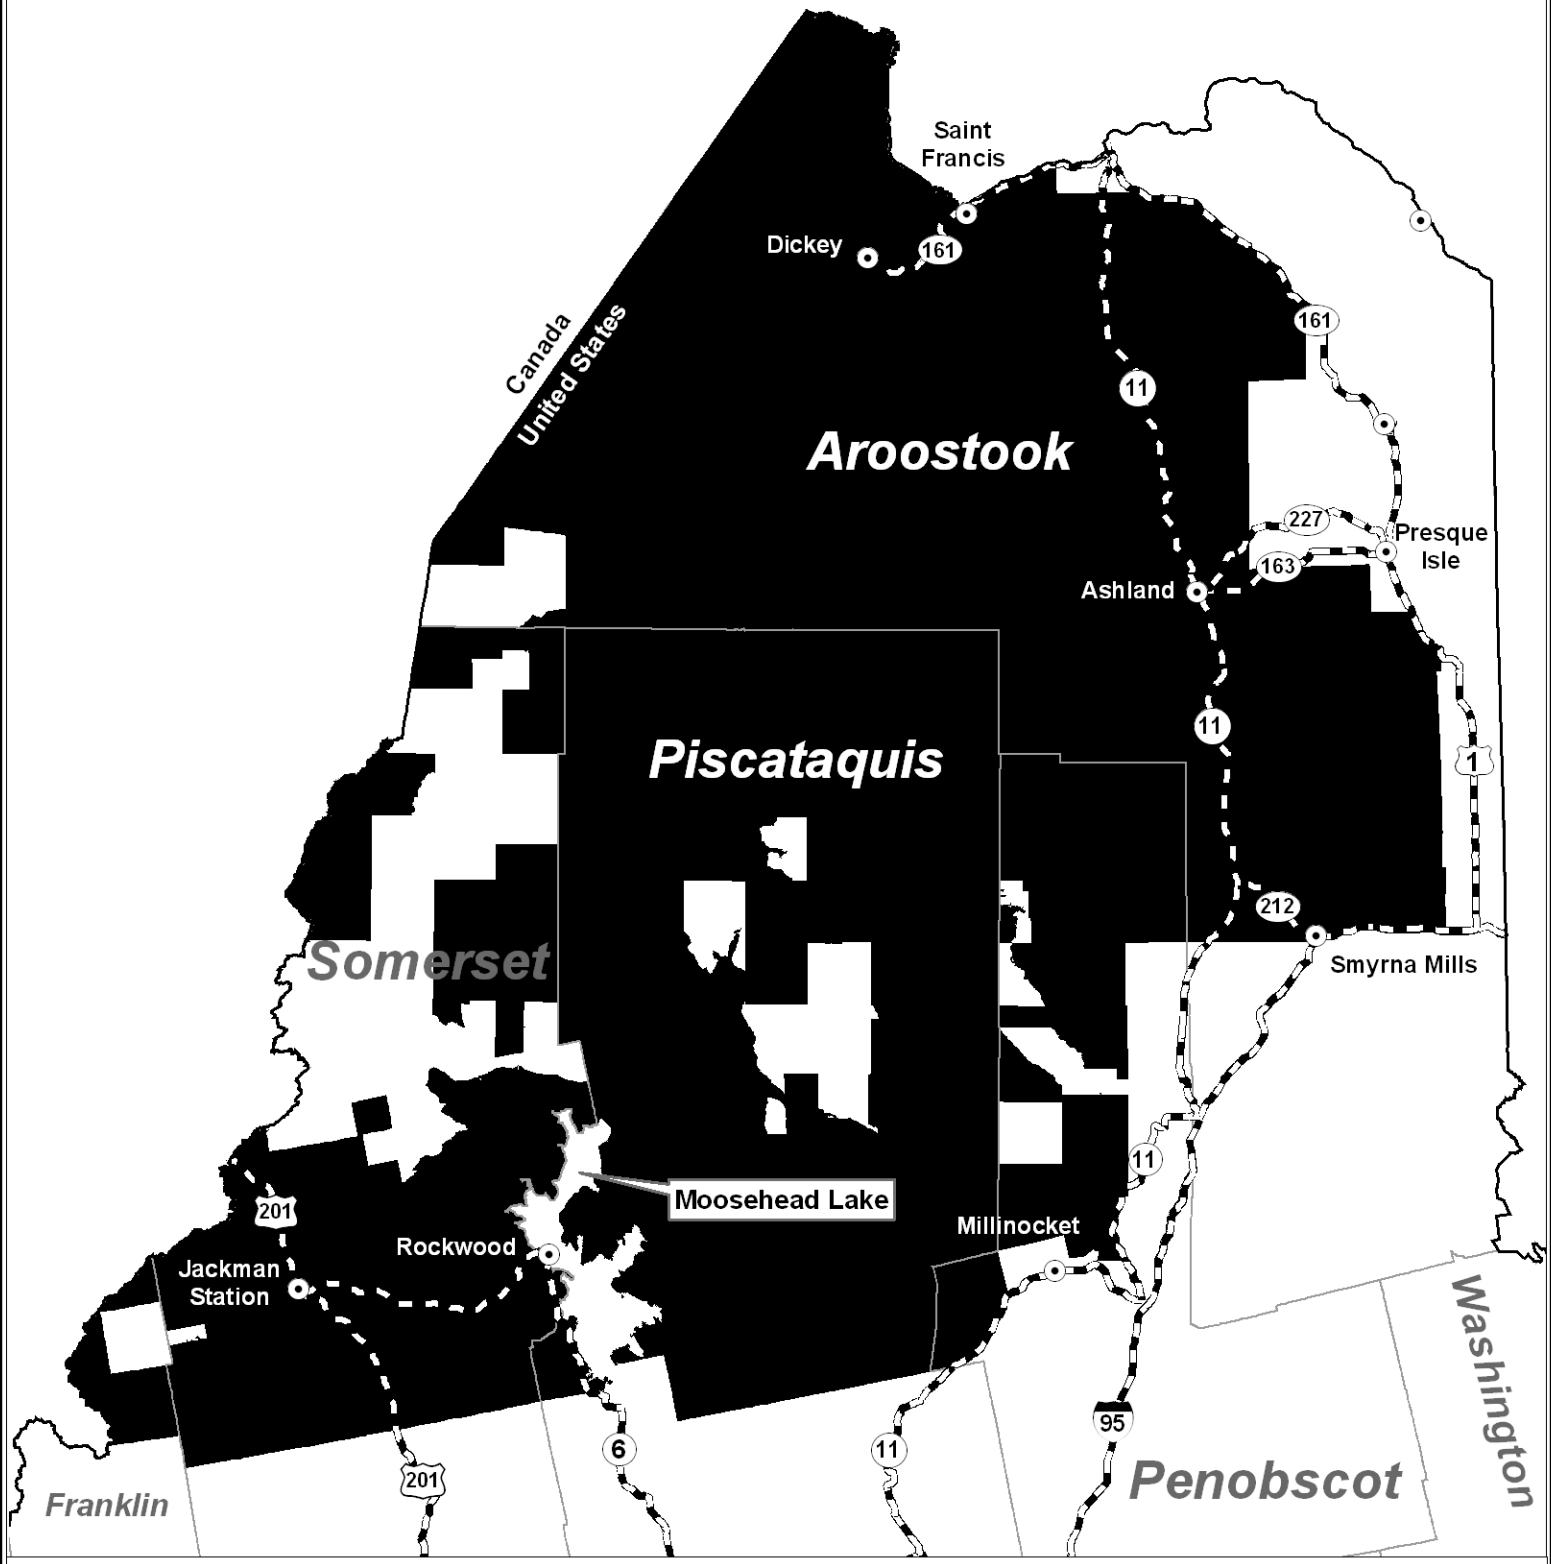

Index Map: Critical Habitat for *Lynx canadensis* (Canada Lynx)

Map Features

-  Canada Lynx Critical Habitat
-  Major Roads
-  State Boundary
-  Cities
-  County Boundaries

Map Location

Critical Habitat for *Lynx canadensis* (Canada Lynx), Unit 1 - Maine

Critical Habitat for *Lynx canadensis* (Canada Lynx), Unit 2 - Minnesota

Map Features

- Canada Lynx Critical Habitat
- State Boundary
- County Boundaries
- Major Roads
- Cities

Map Features

- Canada Lynx Critical Habitat
- Major Roads
- State Boundary
- County Boundaries
- Cities

Map Location

Critical Habitat for *Lynx canadensis* (Canada Lynx), Unit 3 - Northern Rockies

Canada
United States

Whatcom

Skagit

Mazama

Winthrop

Twisp

191

Sublette

Bear Lake

89

Montpelier

La Barge

30

Sweetwater