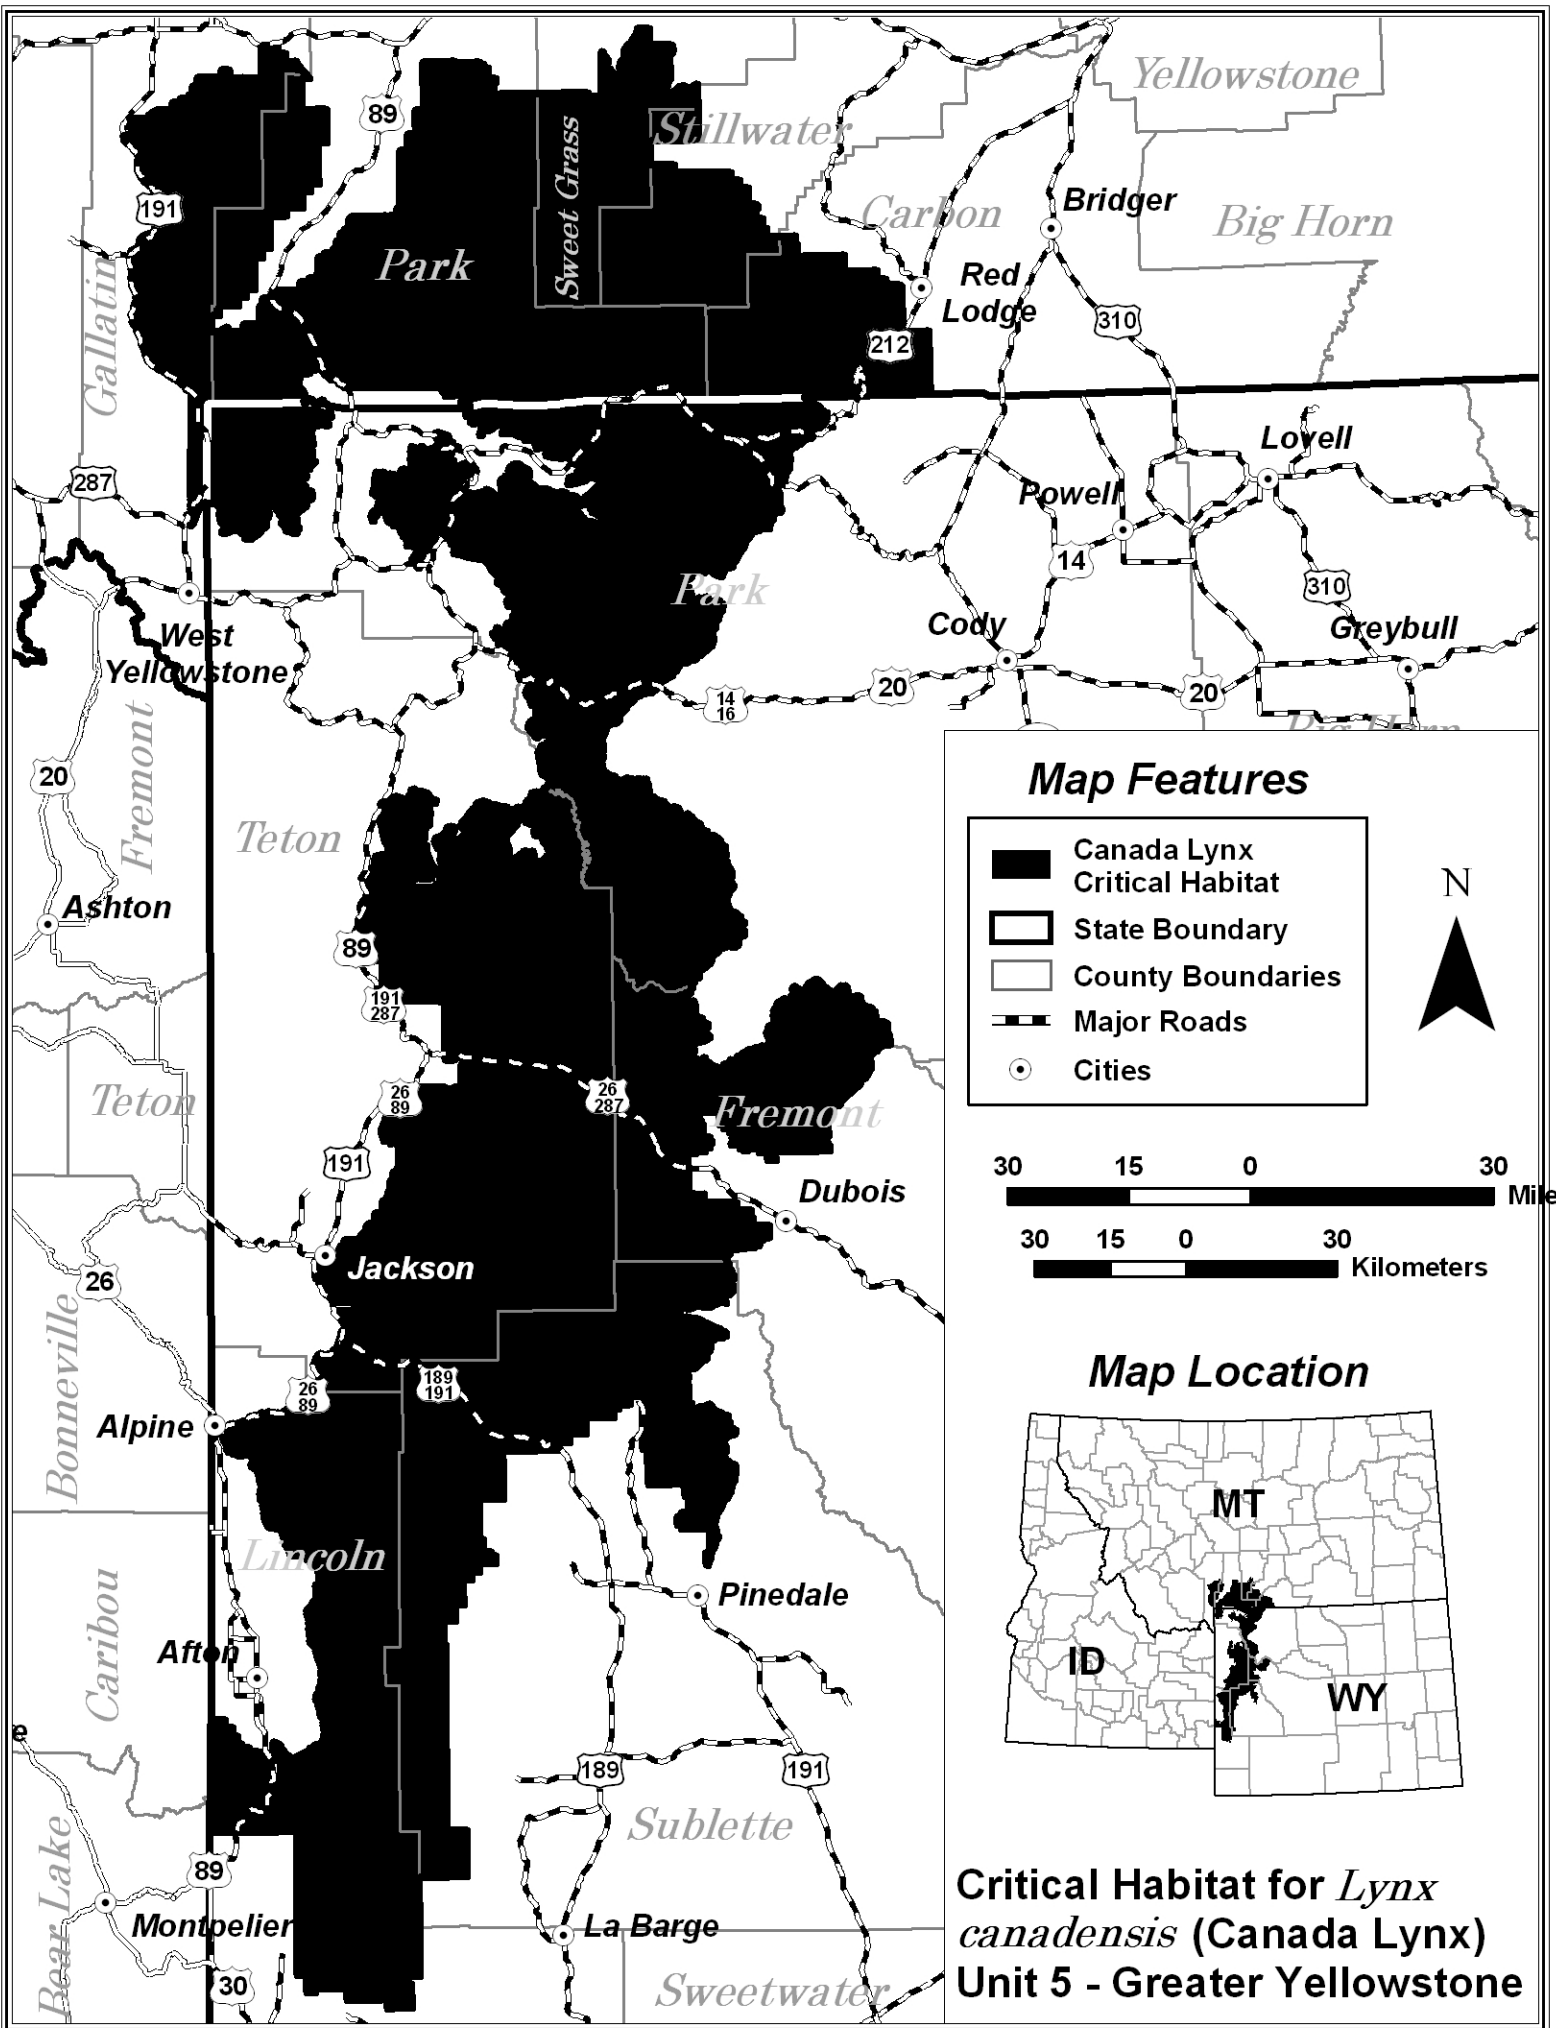

Map Location

Critical Habitat for *Lynx canadensis* (Canada Lynx), Unit 3 - Northern Rockies

Canada
United States

Whatcom

Skagit

Mazama

Winthrop

Twisp

Okanogan

Snohomish

Carlton

Okanogan

Lake Chelan

153

Methow

Pateros

Chelan

97

Douglas

Map Features

- | | | | |
|--|------------------------------|--|---------------|
| | Canada Lynx Critical Habitat | | Cascade Crest |
| | State Boundary | | Major Roads |
| | County Boundaries | | Cities |

Map Location

Washington

Critical Habitat for *Lynx canadensis* (Canada Lynx), Unit 4 - North Cascades

Yellowstone

Stillwater

Carbon

Bridger

Big Horn