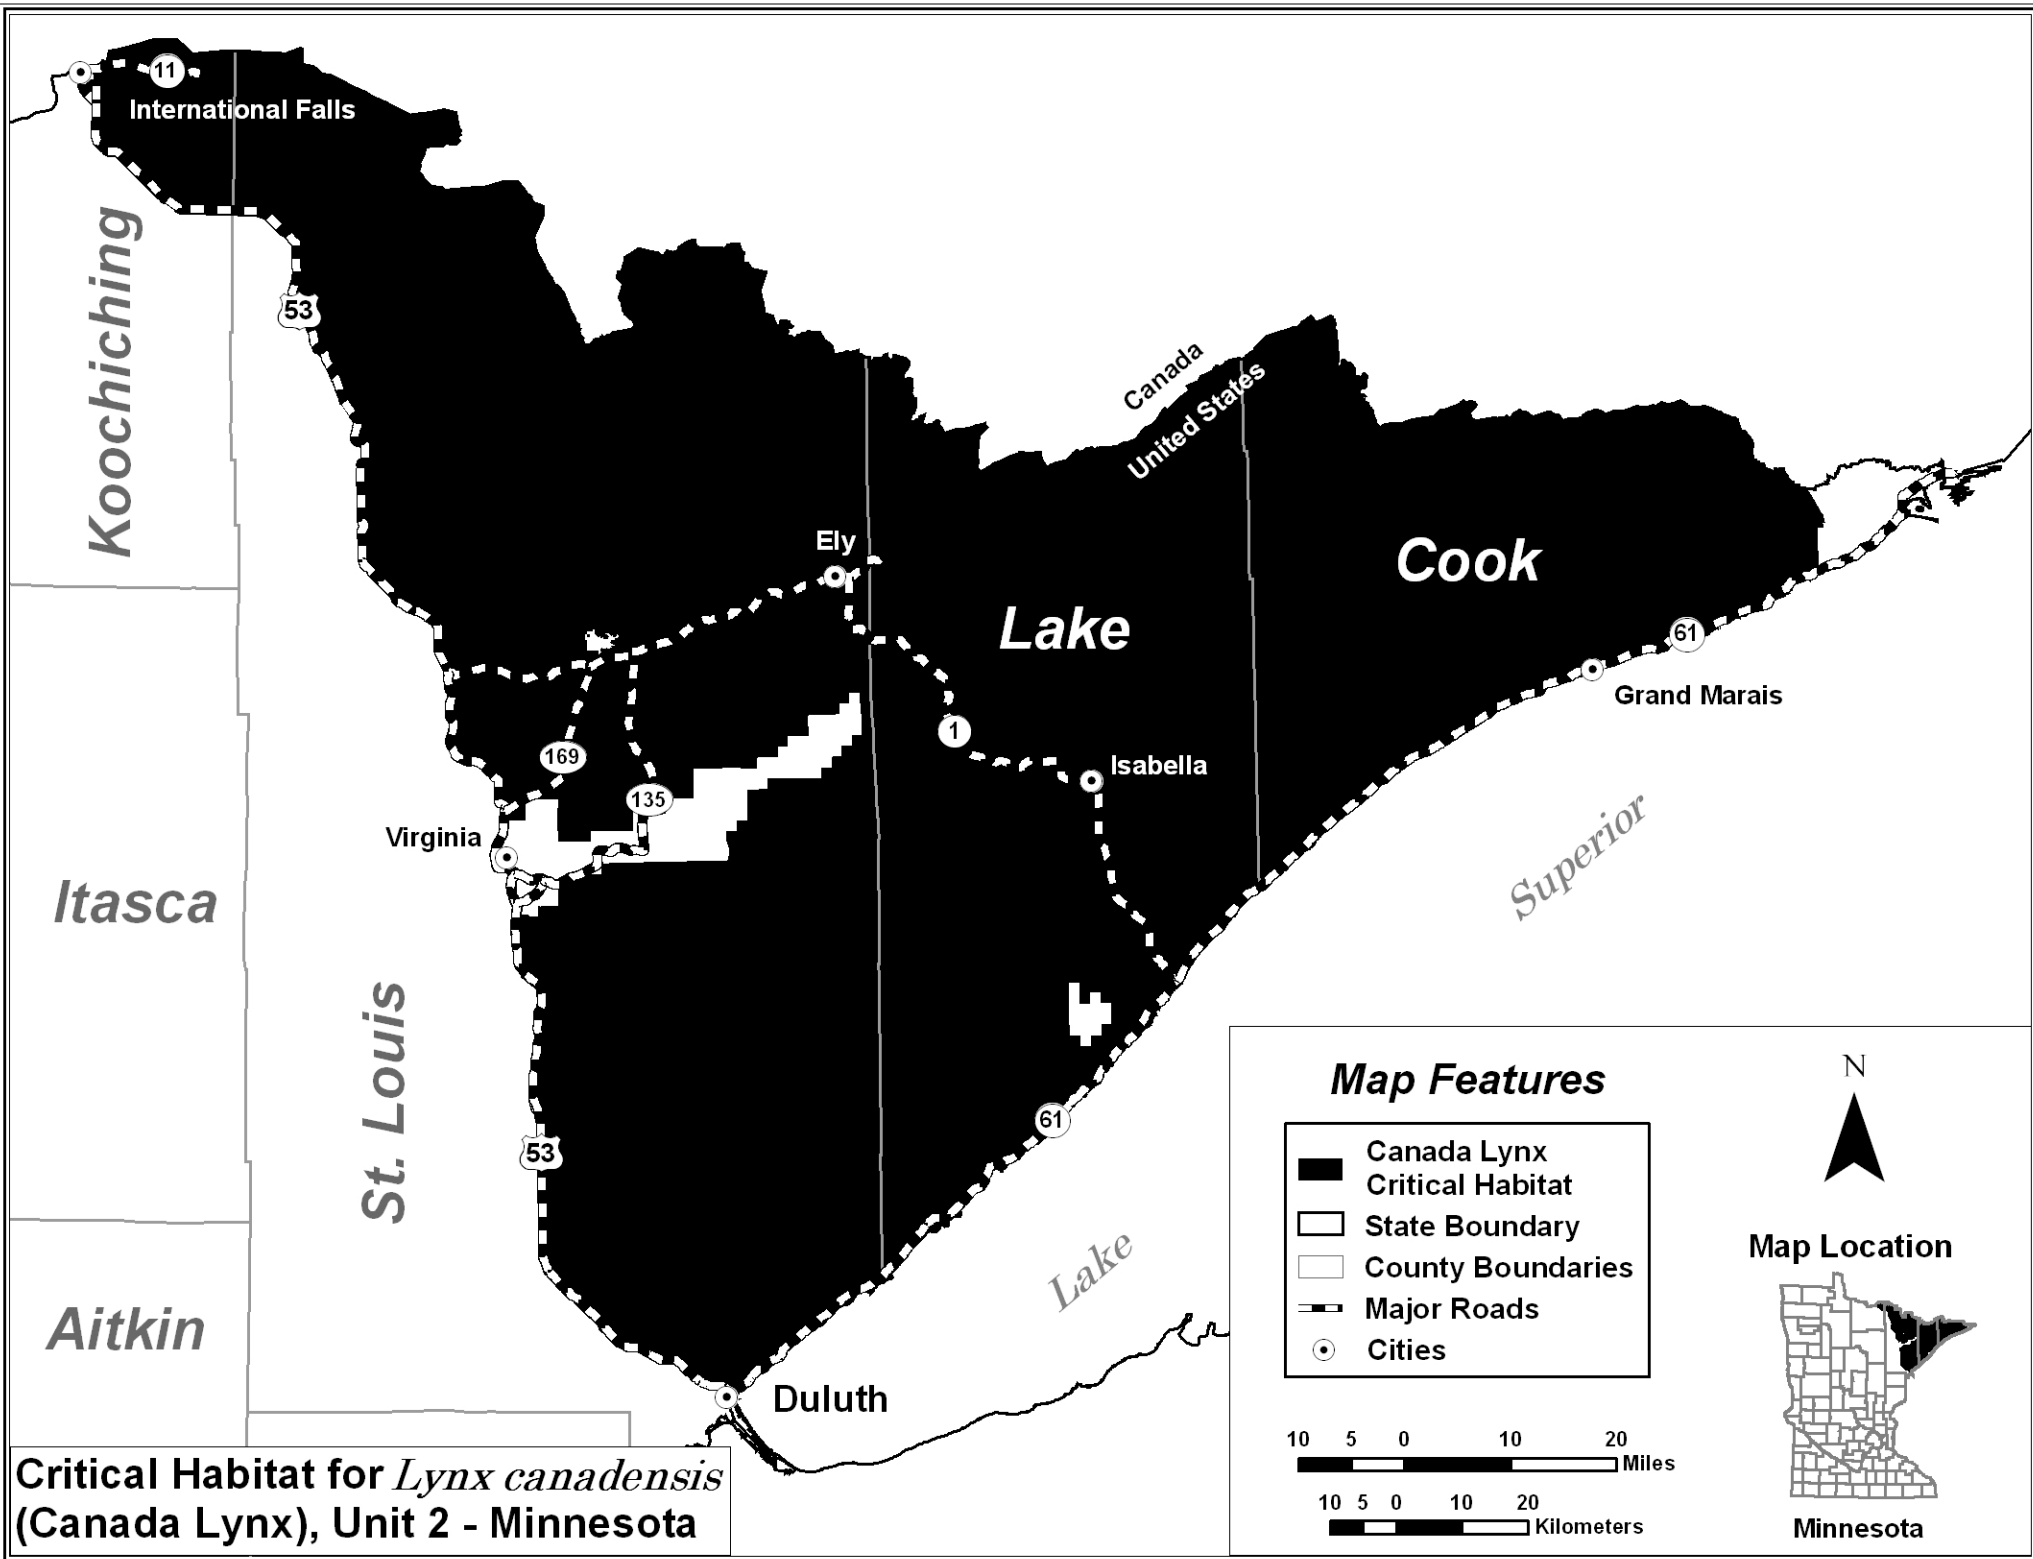

Index Map: Critical Habitat for *Lynx canadensis* (Canada Lynx)

Map Features

-  Canada Lynx Critical Habitat
-  Major Roads
-  State Boundary
-  Cities
-  County Boundaries

Map Location

Critical Habitat for *Lynx canadensis* (Canada Lynx), Unit 1 - Maine

Critical Habitat for *Lynx canadensis* (Canada Lynx), Unit 2 - Minnesota

Map Features

- Canada Lynx Critical Habitat
- State Boundary
- County Boundaries
- Major Roads
- Cities

Map Features

- Canada Lynx Critical Habitat
- Major Roads
- State Boundary
- County Boundaries
- Cities

Map Location

Critical Habitat for *Lynx canadensis* (Canada Lynx), Unit 3 - Northern Rockies

Canada
United States

Whatcom

Skagit

Mazama

Winthrop

Twisp

N

30 15 0 30 Miles

30 15 0 30 Kilometers

Map Location

Critical Habitat for *Lynx canadensis* (Canada Lynx) Unit 5 - Greater Yellowstone