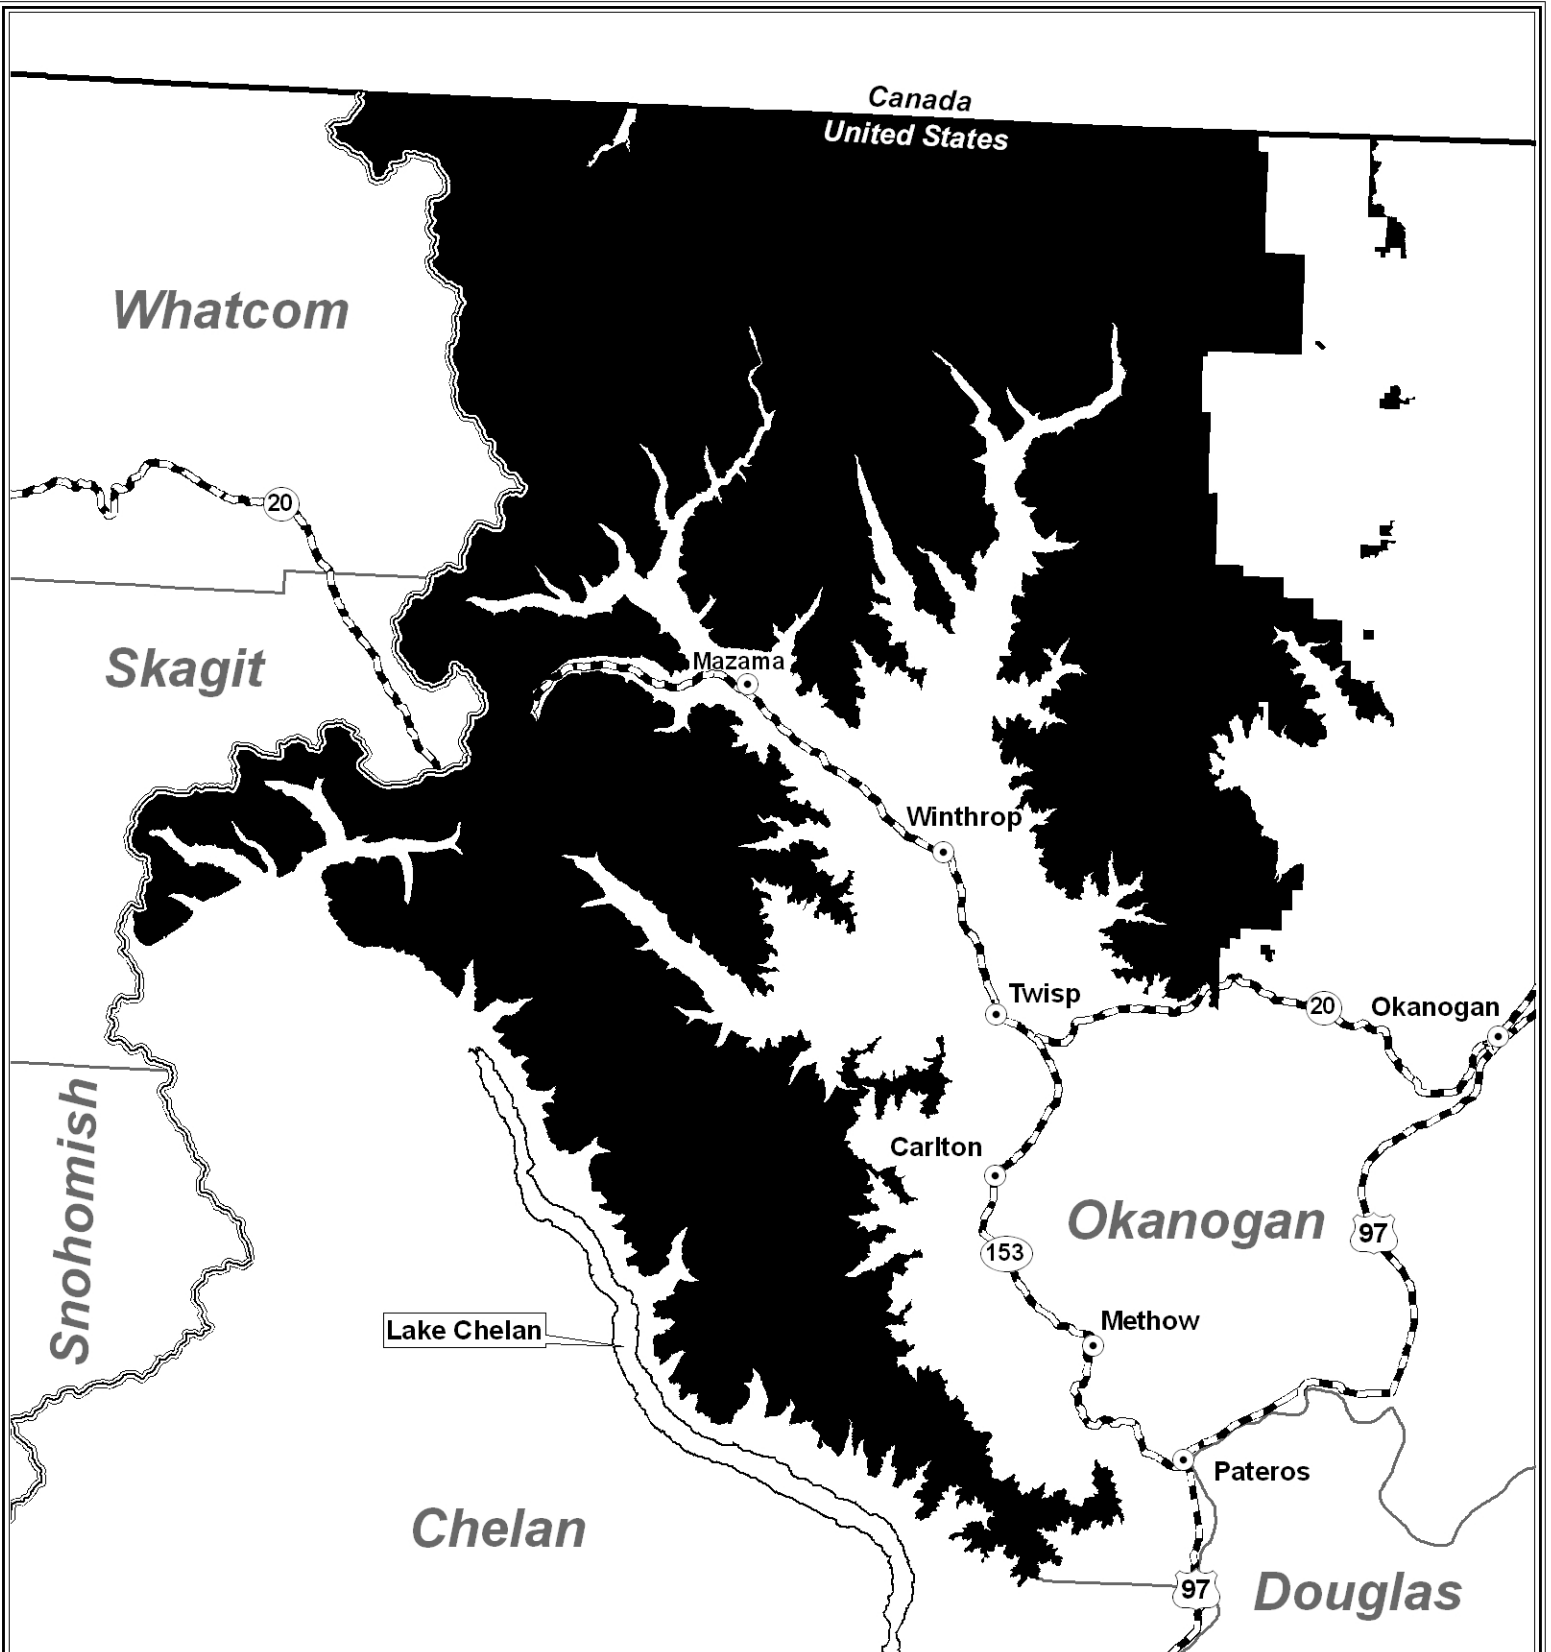

Index Map: Critical Habitat for *Lynx canadensis* (Canada Lynx)

Map Features

-  Canada Lynx Critical Habitat
-  Major Roads
-  State Boundary
-  Cities
-  County Boundaries

Map Location

Critical Habitat for *Lynx canadensis* (Canada Lynx), Unit 1 - Maine

Critical Habitat for *Lynx canadensis* (Canada Lynx), Unit 2 - Minnesota

Map Features

- Canada Lynx Critical Habitat
- State Boundary
- County Boundaries
- Major Roads
- Cities

Map Features

- Canada Lynx Critical Habitat
- Major Roads
- State Boundary
- County Boundaries
- Cities

Map Location

Critical Habitat for *Lynx canadensis* (Canada Lynx), Unit 3 - Northern Rockies

Canada
United States

Whatcom

Skagit

Mazama

Winthrop

Twisp

Map Location

Washington

Critical Habitat for *Lynx canadensis* (Canada Lynx), Unit 4 - North Cascades

Yellowstone

Stillwater

Carbon

Bridger

Big Horn