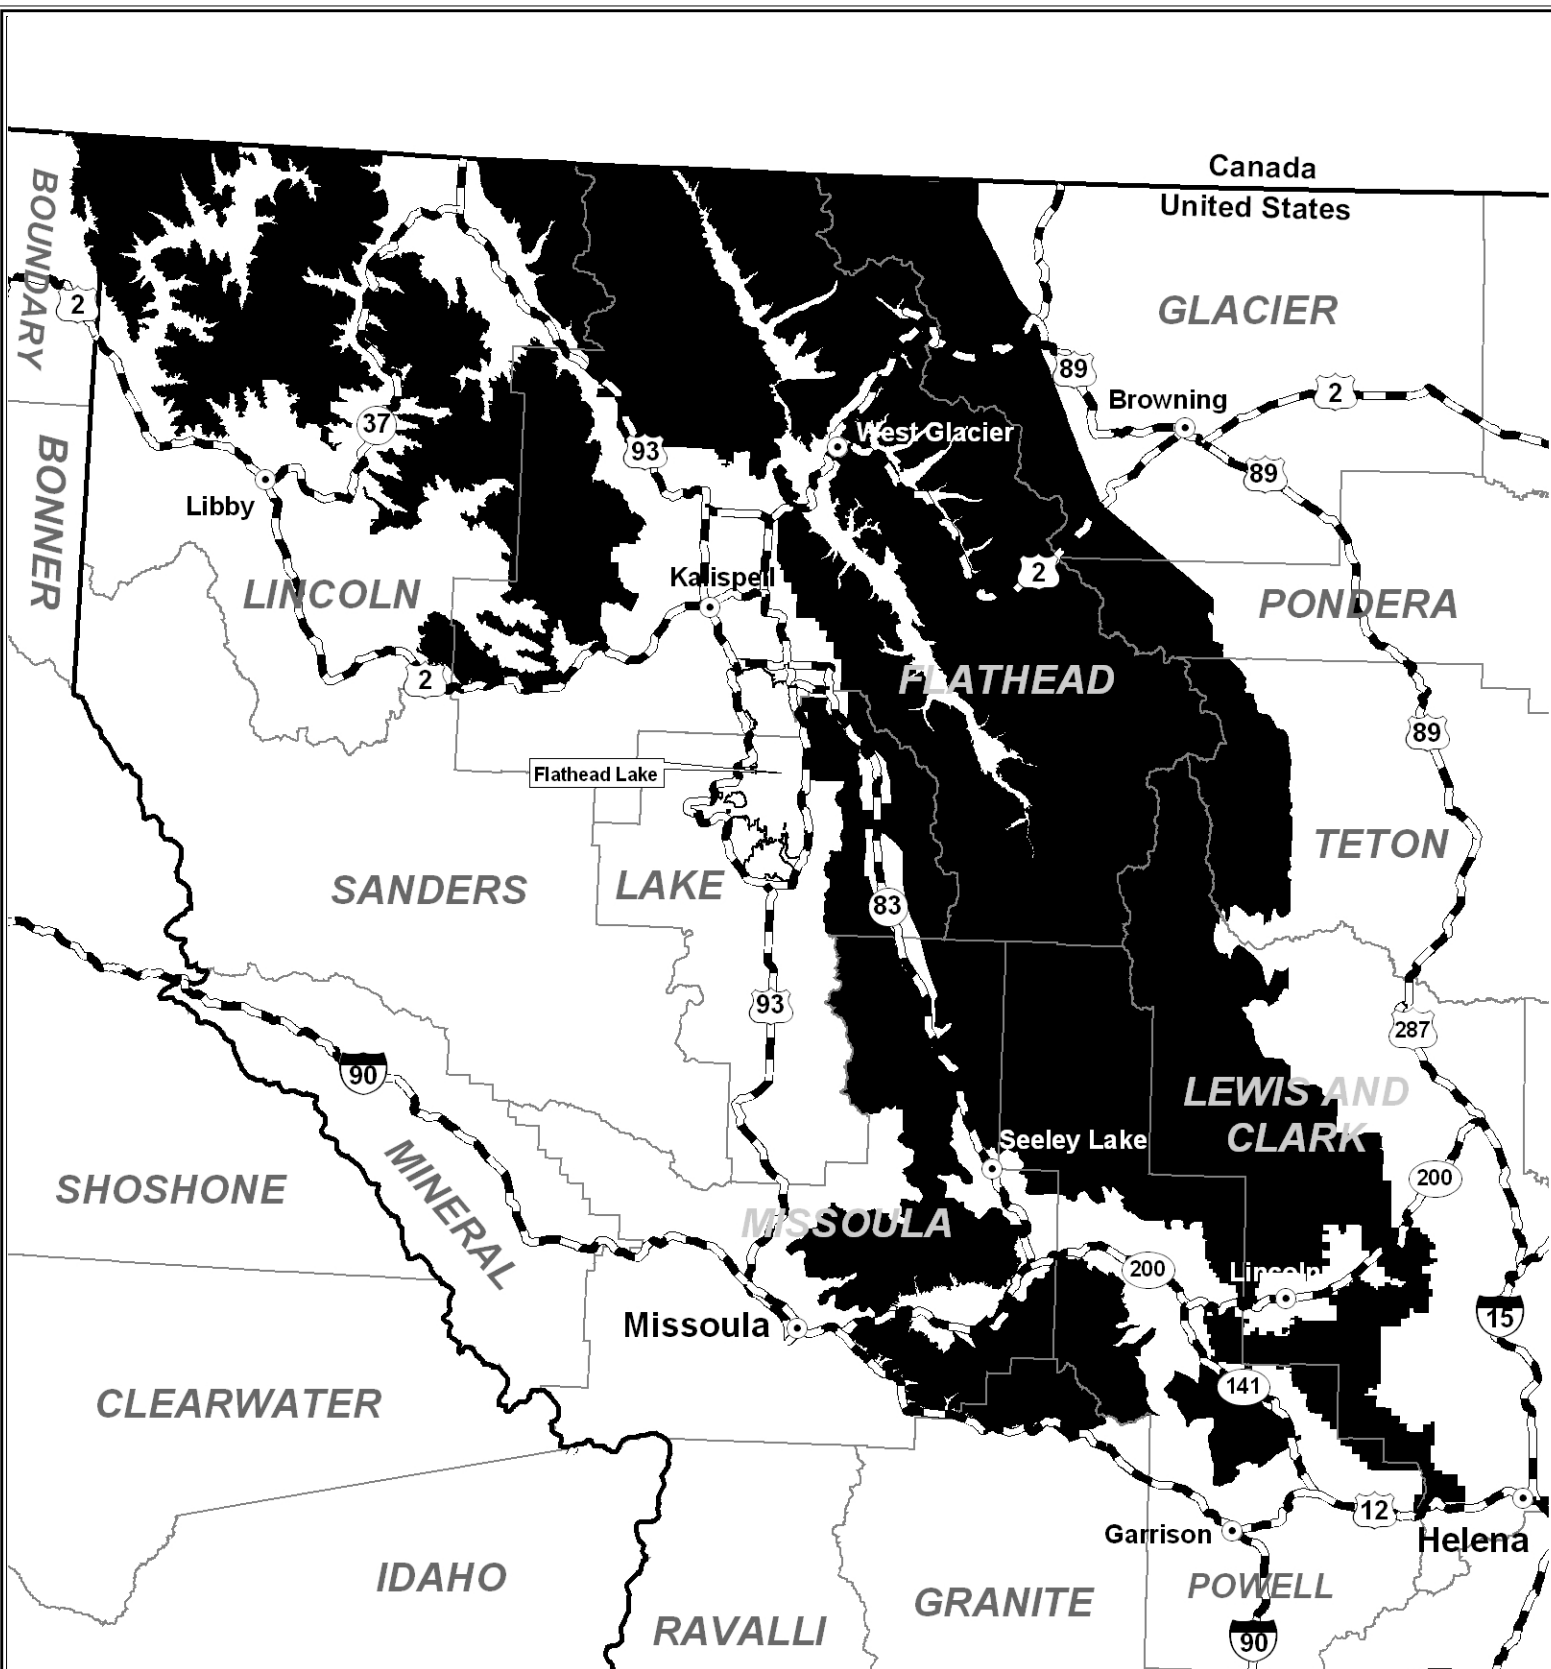

Index Map: Critical Habitat for *Lynx canadensis* (Canada Lynx)

Map Features

-  Canada Lynx Critical Habitat
-  Major Roads
-  State Boundary
-  Cities
-  County Boundaries

Map Location

Critical Habitat for *Lynx canadensis* (Canada Lynx), Unit 1 - Maine

Critical Habitat for *Lynx canadensis* (Canada Lynx), Unit 2 - Minnesota

Map Features

- Canada Lynx Critical Habitat
- State Boundary
- County Boundaries
- Major Roads
- Cities

Map Features

- Canada Lynx Critical Habitat
- Major Roads
- State Boundary
- County Boundaries
- Cities

Map Location

Critical Habitat for *Lynx canadensis* (Canada Lynx), Unit 3 - Northern Rockies

Canada
United States

Whatcom

Skagit

Mazama

Winthrop

Twisp