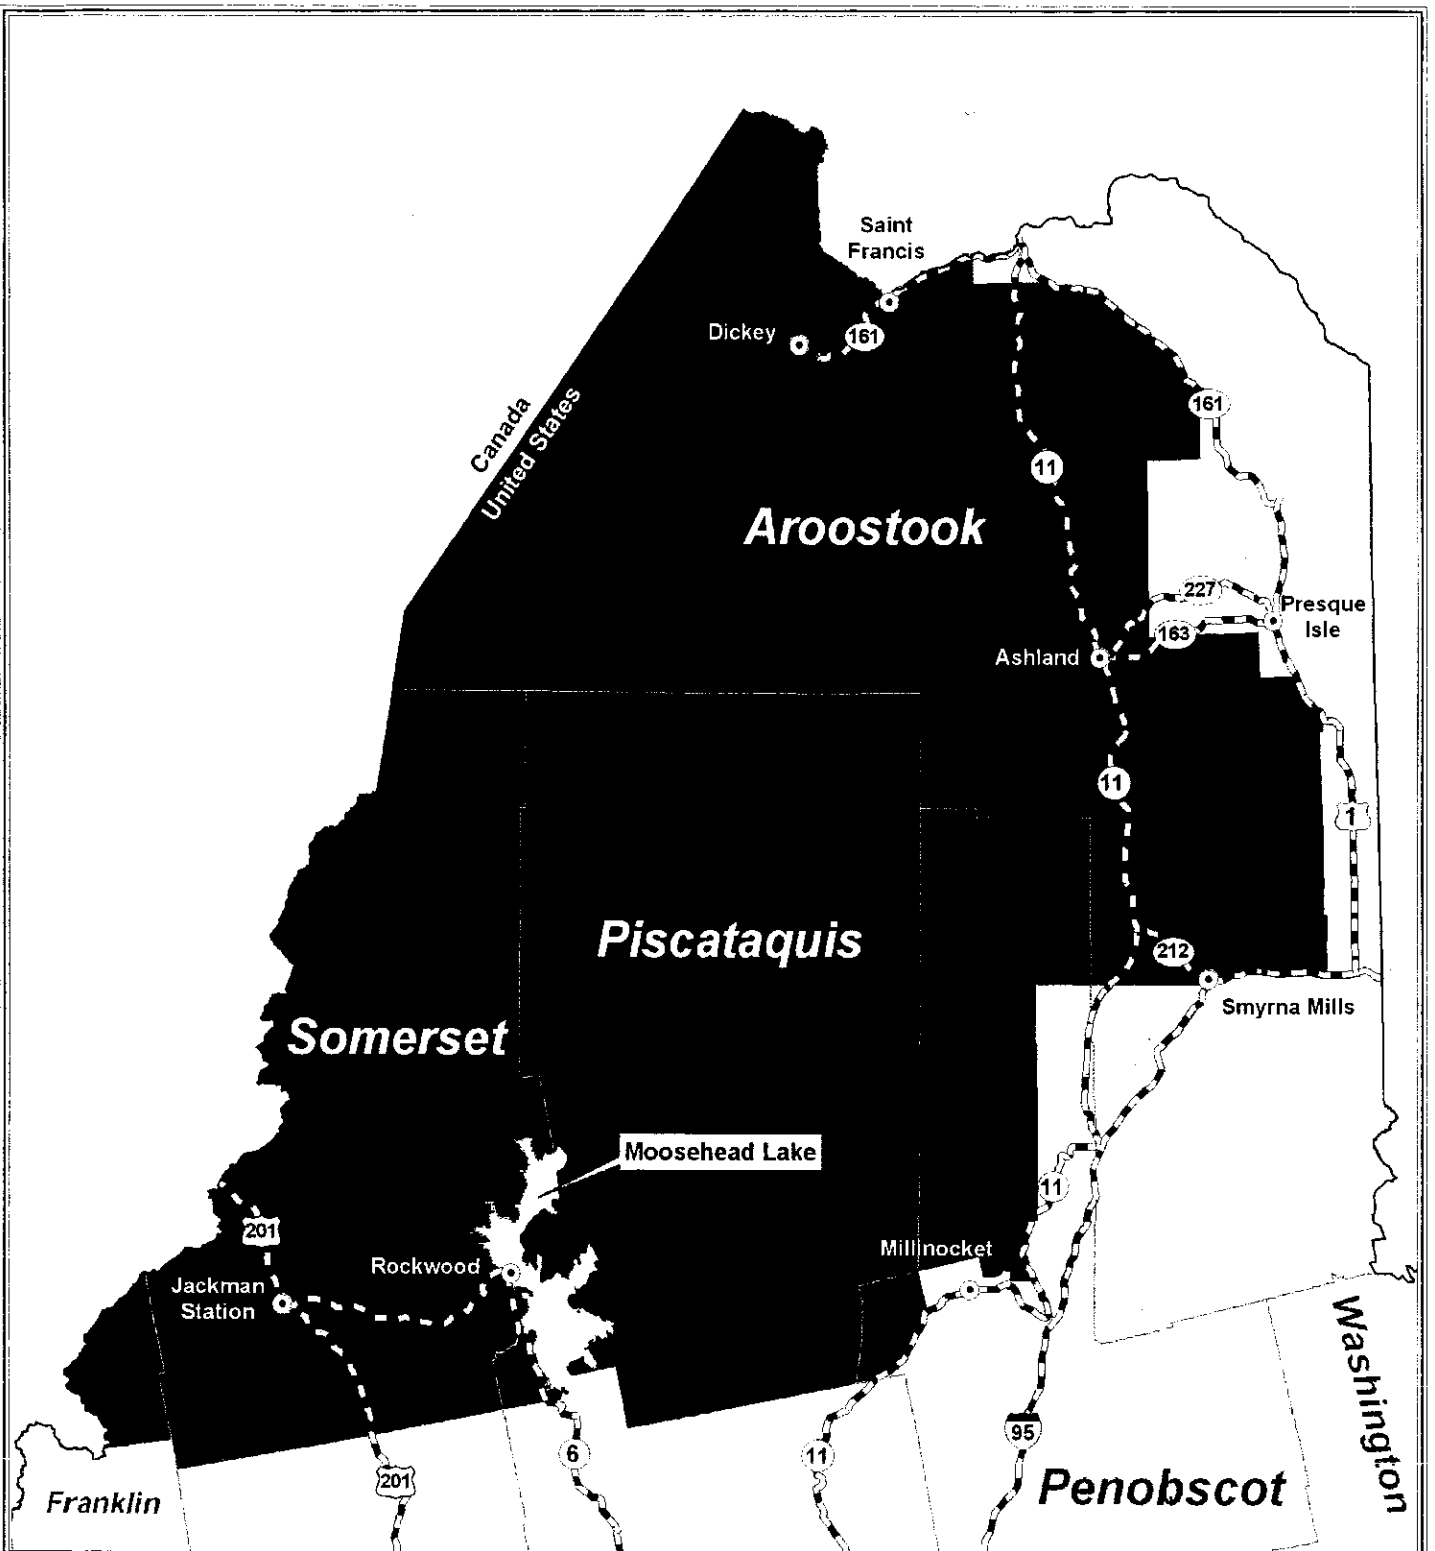

Index Map: Critical Habitat for *Lynx canadensis* (Canada Lynx)

Map Features

- | | | | |
|---|------------------------------|---|-------------|
|  | Canada Lynx Critical Habitat |  | Major Roads |
|  | State Boundary |  | Cities |
|  | County Boundaries | | |

Map Location

Maine

Critical Habitat for *Lynx canadensis* (Canada Lynx), Unit 1 - Maine

Critical Habitat for *Lynx canadensis* (Canada Lynx), Unit 2 - Minnesota

Map Features

- Canada Lynx Critical Habitat
- Major Roads
- State Boundary
- County Boundaries
- Cities

20 10 0 20 Miles

20 10 0 20 Kilometers

Map Location

Critical Habitat for *Lynx canadensis* (Canada Lynx), Unit 3 - Northern Rockies

Map Features

	Canada Lynx Critical Habitat		Cascade Crest
	State Boundary		Major Roads
	County Boundaries		Cities

Map Location

Washington

Critical Habitat for *Lynx canadensis* (Canada Lynx), Unit 4 - North Cascades

Gallatin

Fremont

Teton

Bonneville

Caribou