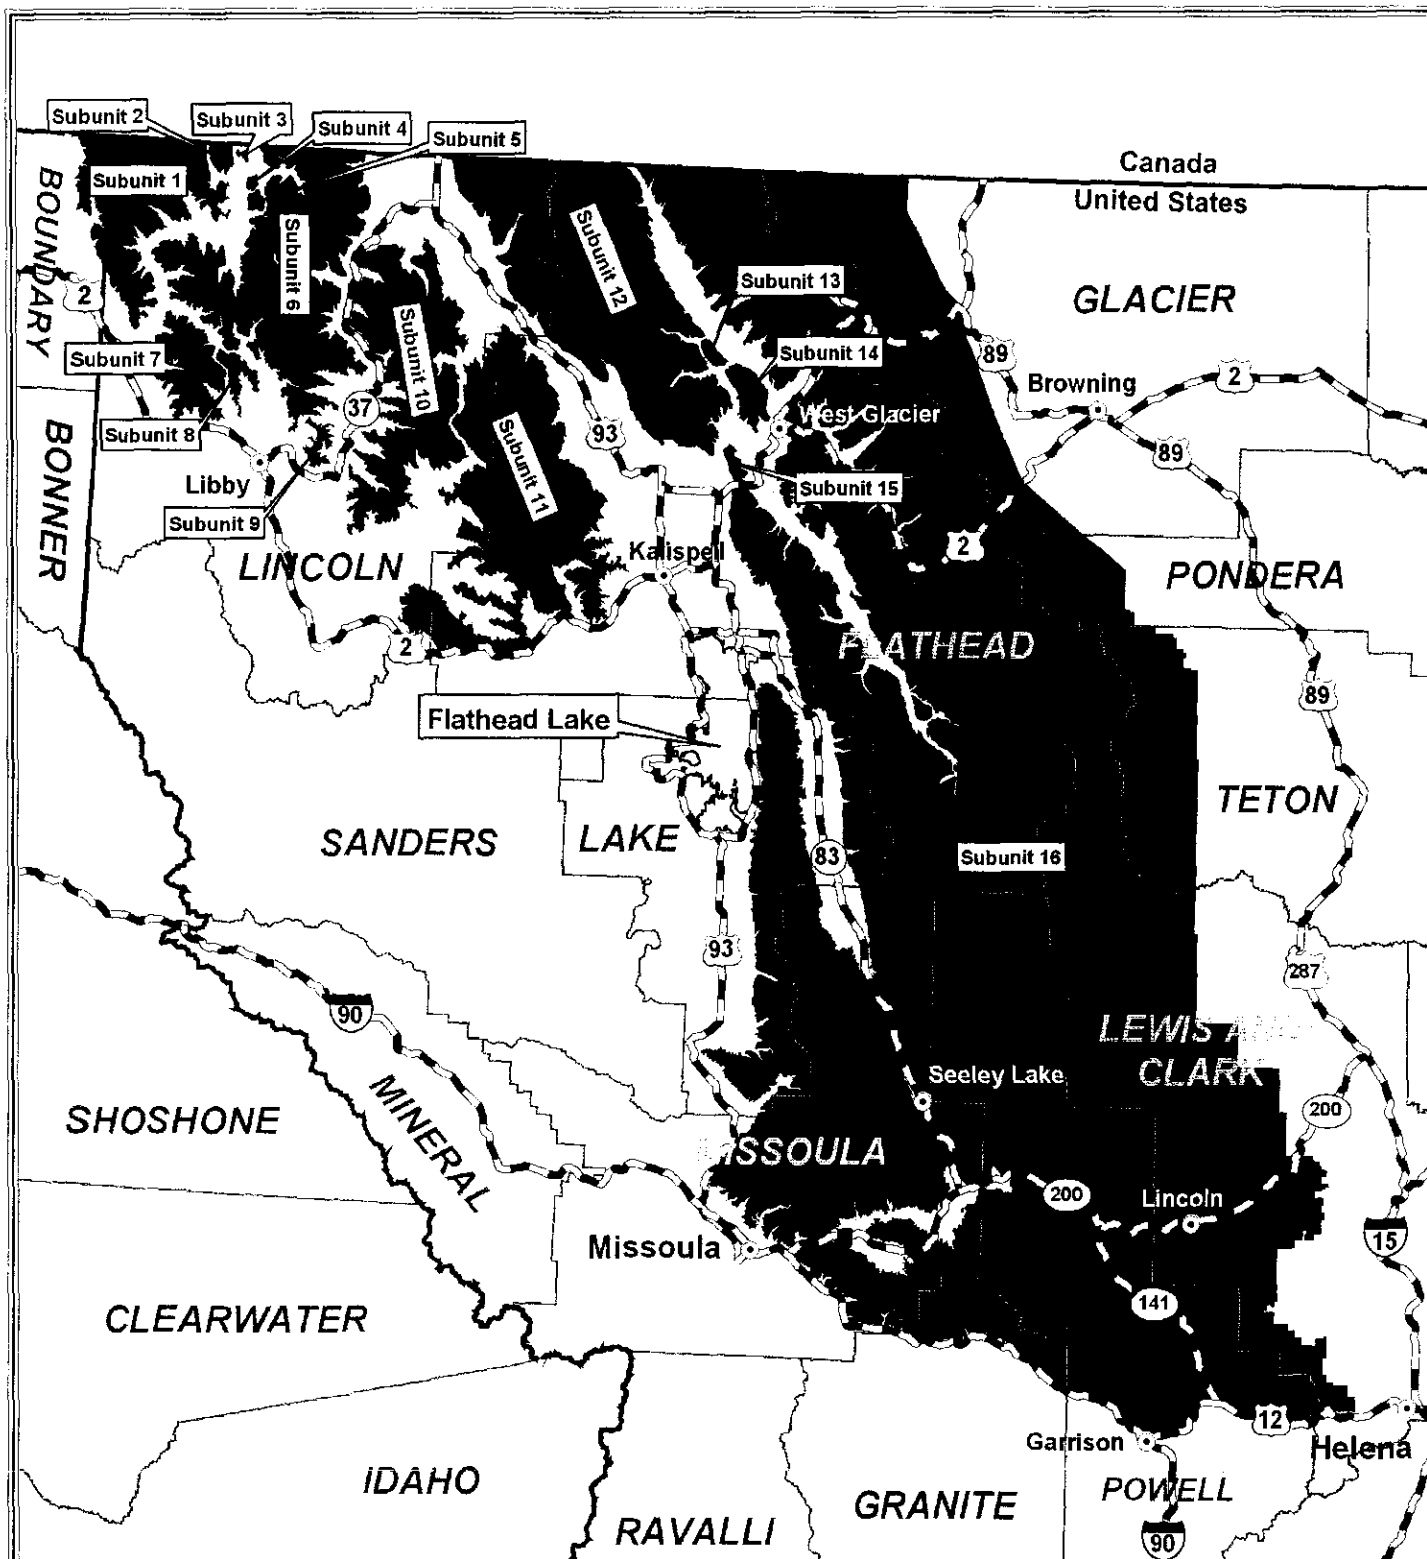

Index Map: Critical Habitat for *Lynx canadensis* (Canada Lynx)

Map Features

- | | | | |
|---|------------------------------|---|-------------|
|  | Canada Lynx Critical Habitat |  | Major Roads |
|  | State Boundary |  | Cities |
|  | County Boundaries | | |

Map Location

Maine

Critical Habitat for *Lynx canadensis* (Canada Lynx), Unit 1 - Maine

Critical Habitat for *Lynx canadensis* (Canada Lynx), Unit 2 - Minnesota

Map Features

- Canada Lynx Critical Habitat
- Major Roads
- State Boundary
- County Boundaries
- Cities

20 10 0 20 Miles

20 10 0 20 Kilometers

Map Location

Critical Habitat for *Lynx canadensis* (Canada Lynx), Unit 3 - Northern Rockies

Map Features

	Canada Lynx Critical Habitat		Cascade Crest
	State Boundary		Major Roads
	County Boundaries		Cities

Map Location

Washington

Critical Habitat for *Lynx canadensis* (Canada Lynx), Unit 4 - North Cascades

Gallatin

Fremont

Teton

Bonneville

Caribou