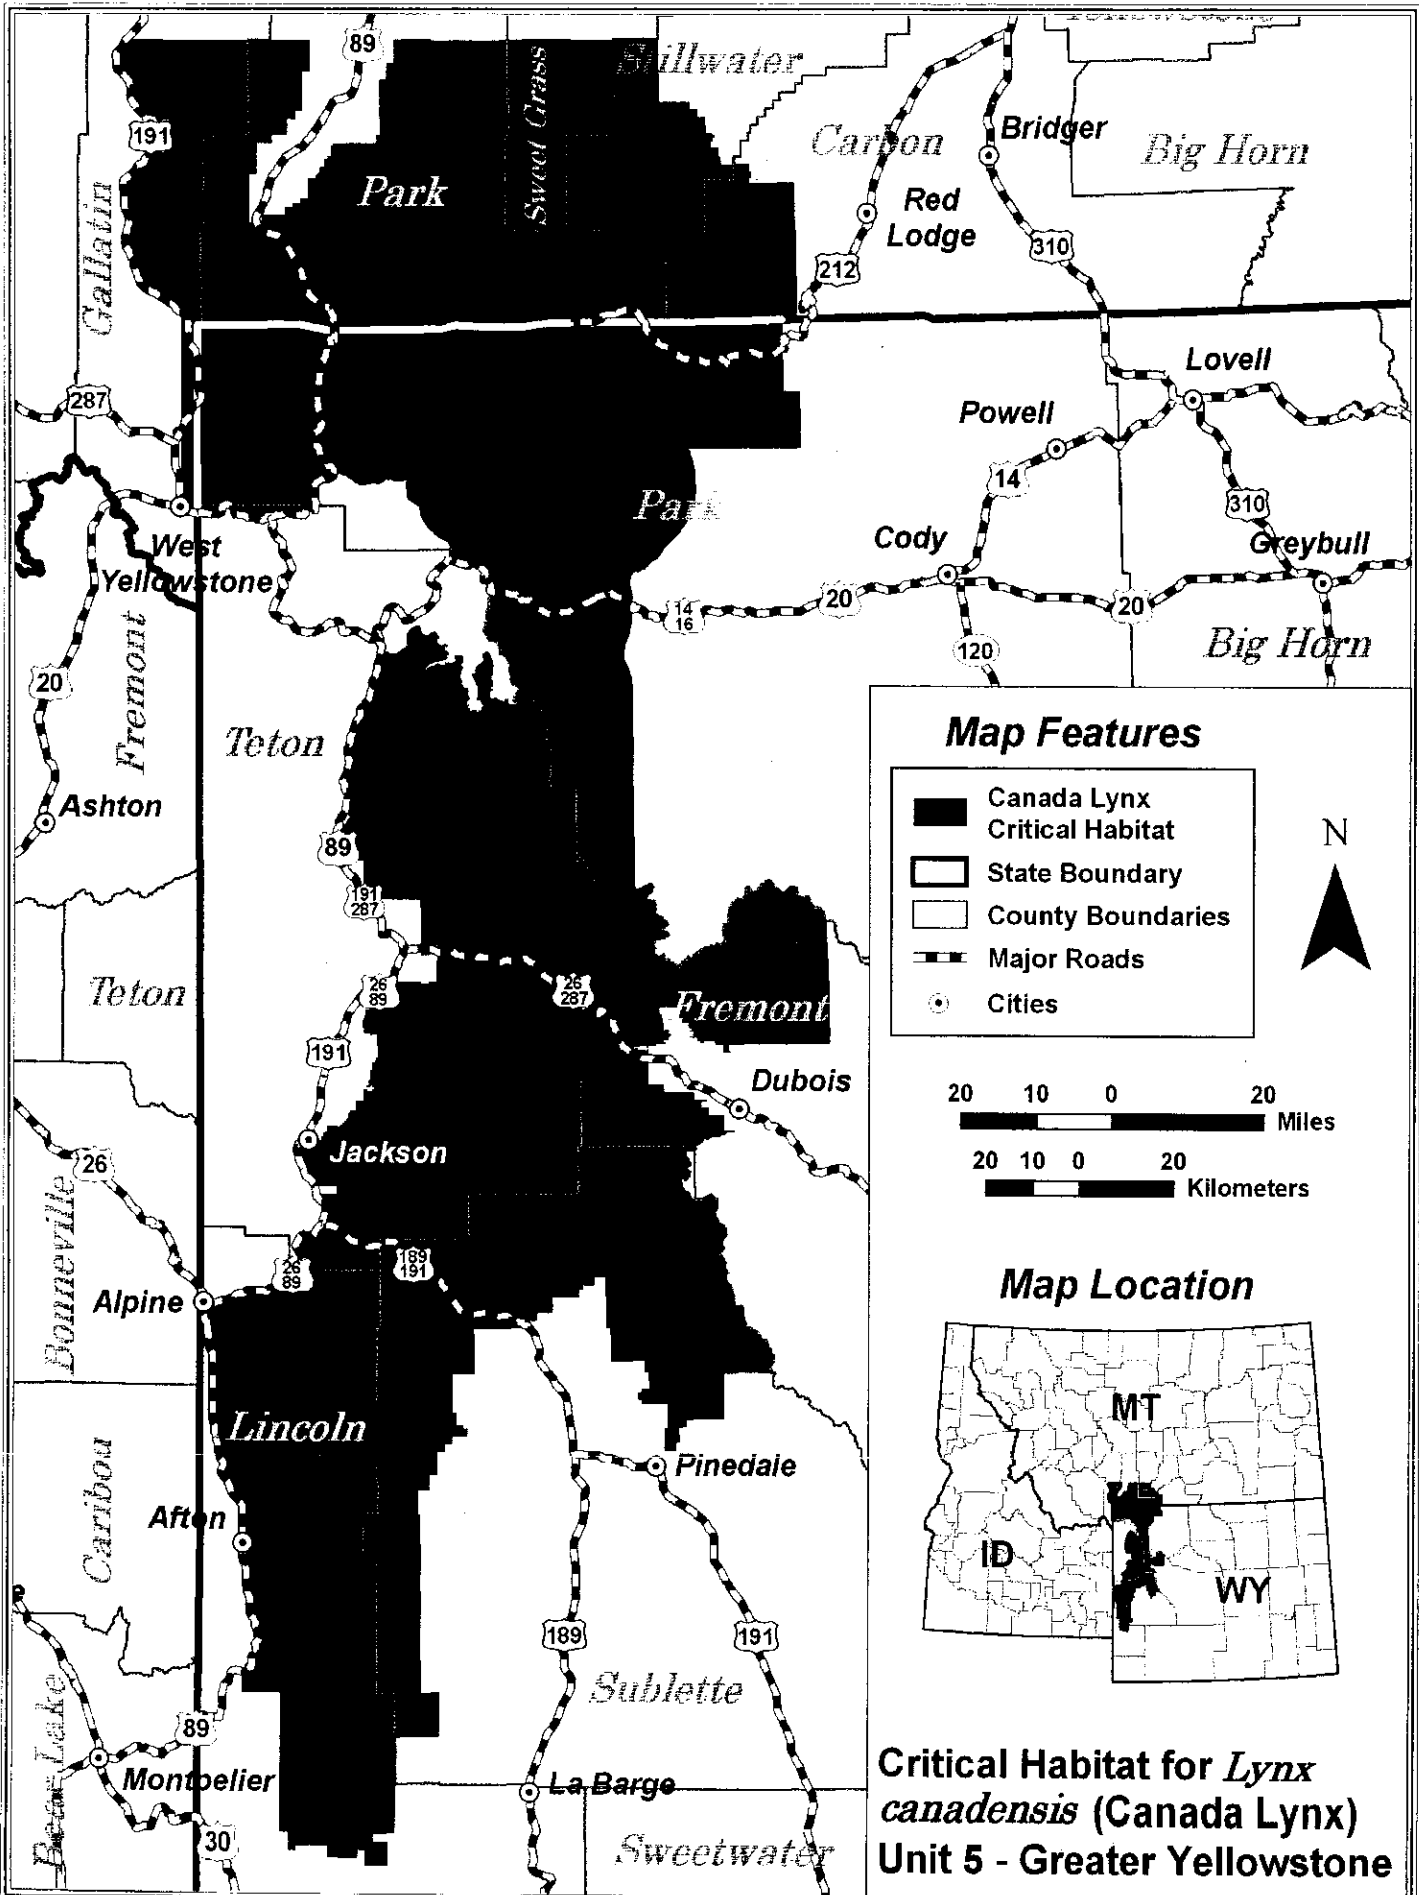

Index Map: Critical Habitat for *Lynx canadensis* (Canada Lynx)

Map Features

- | | | | |
|---|------------------------------|---|-------------|
|  | Canada Lynx Critical Habitat |  | Major Roads |
|  | State Boundary |  | Cities |
|  | County Boundaries | | |

Map Location

Maine

Critical Habitat for *Lynx canadensis* (Canada Lynx), Unit 1 - Maine

Critical Habitat for *Lynx canadensis* (Canada Lynx), Unit 2 - Minnesota

Map Features

- Canada Lynx Critical Habitat
- Major Roads
- State Boundary
- County Boundaries
- Cities

20 10 0 20 Miles

20 10 0 20 Kilometers

Map Location

Critical Habitat for *Lynx canadensis* (Canada Lynx), Unit 3 - Northern Rockies

Map Features

	Canada Lynx Critical Habitat		Cascade Crest
	State Boundary		Major Roads
	County Boundaries		Cities

Map Location

Washington

Critical Habitat for *Lynx canadensis* (Canada Lynx), Unit 4 - North Cascades

Gallatin

Fremont

Teton

Bonneville

Caribou