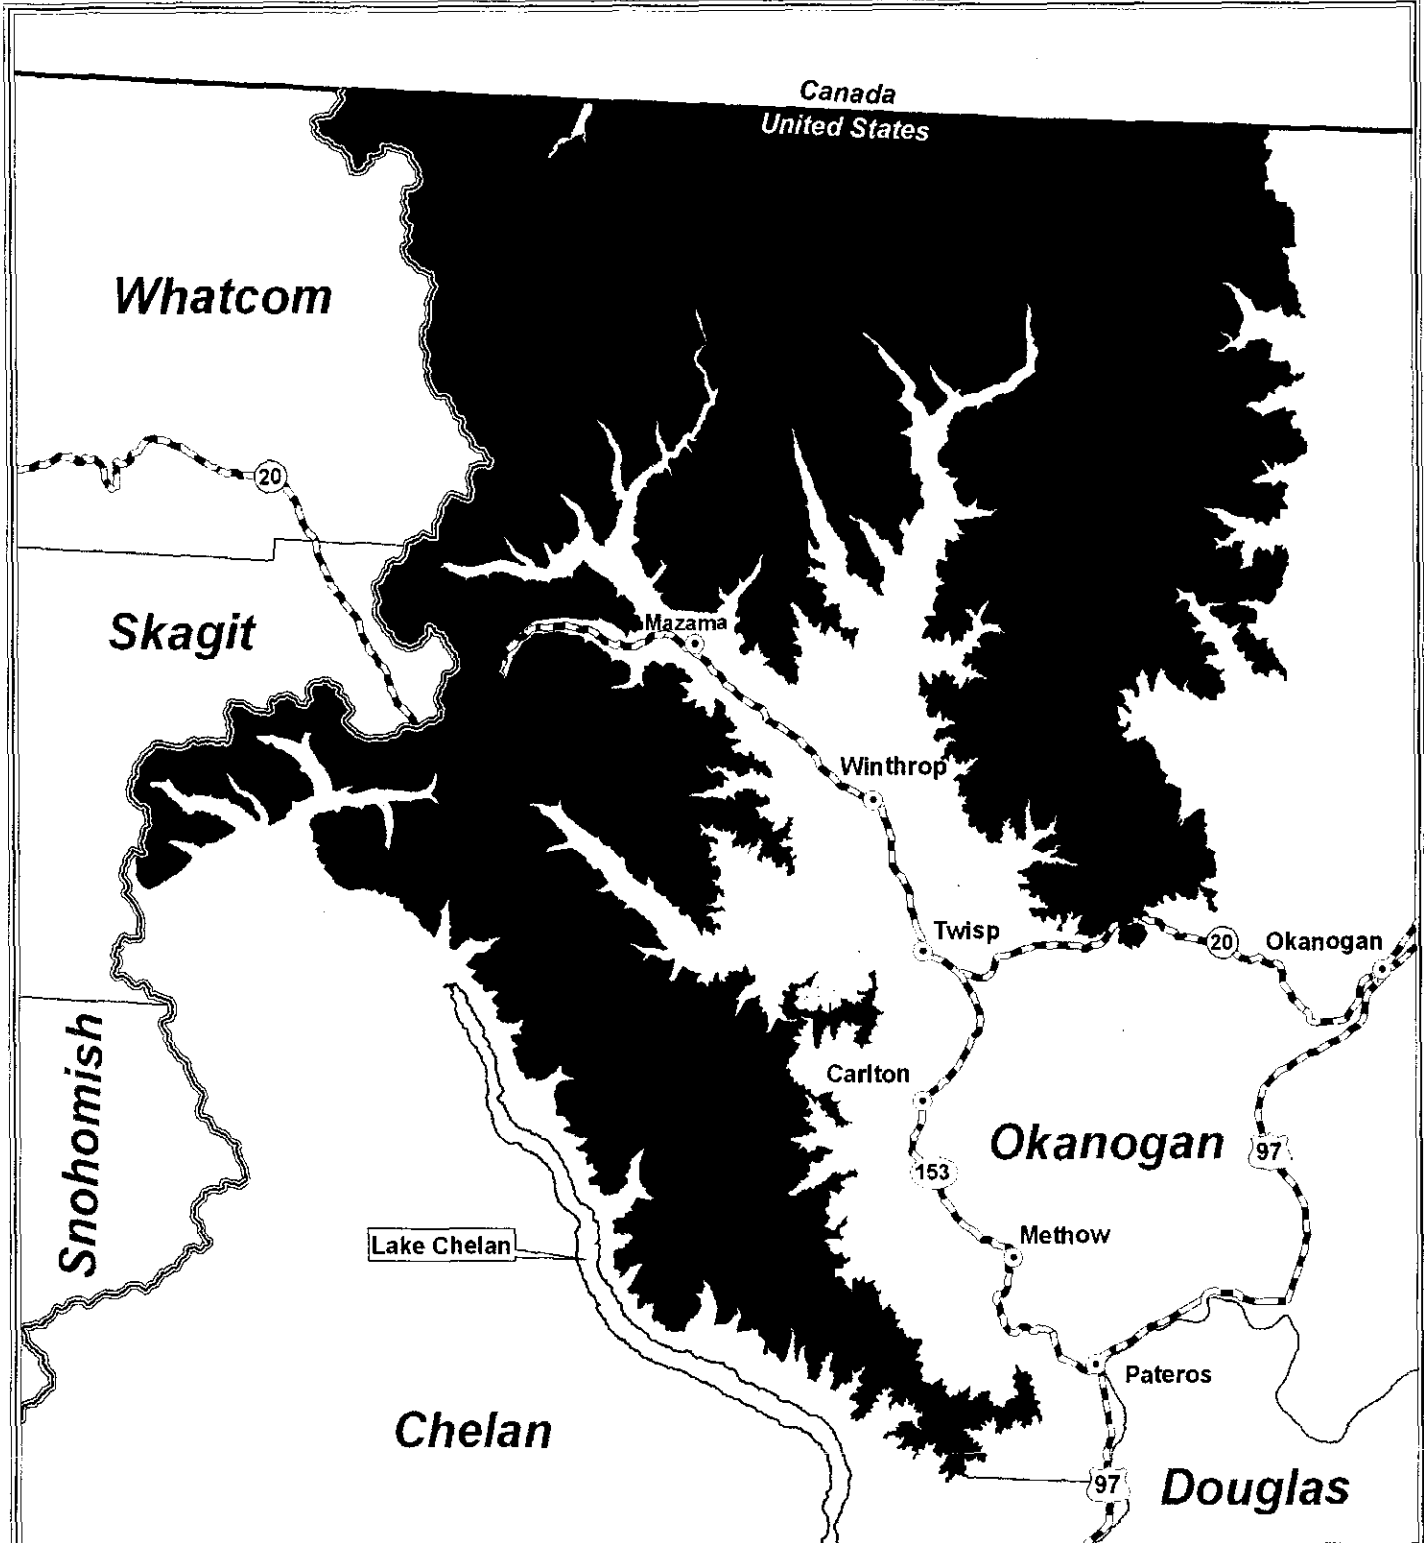

Index Map: Critical Habitat for *Lynx canadensis* (Canada Lynx)

Map Features

- | | | | |
|---|------------------------------|---|-------------|
|  | Canada Lynx Critical Habitat |  | Major Roads |
|  | State Boundary |  | Cities |
|  | County Boundaries | | |

Map Location

Maine

Critical Habitat for *Lynx canadensis* (Canada Lynx), Unit 1 - Maine

Critical Habitat for *Lynx canadensis* (Canada Lynx), Unit 2 - Minnesota

Map Features

- Canada Lynx Critical Habitat
- Major Roads
- State Boundary
- County Boundaries
- Cities

20 10 0 20 Miles

20 10 0 20 Kilometers

Map Location

Critical Habitat for *Lynx canadensis* (Canada Lynx), Unit 3 - Northern Rockies

Map Features

	Canada Lynx Critical Habitat		Cascade Crest
	State Boundary		Major Roads
	County Boundaries		Cities

Map Location

Washington

Critical Habitat for *Lynx canadensis* (Canada Lynx), Unit 4 - North Cascades

Gallatin

Fremont

Teton

Bonneville

Caribou